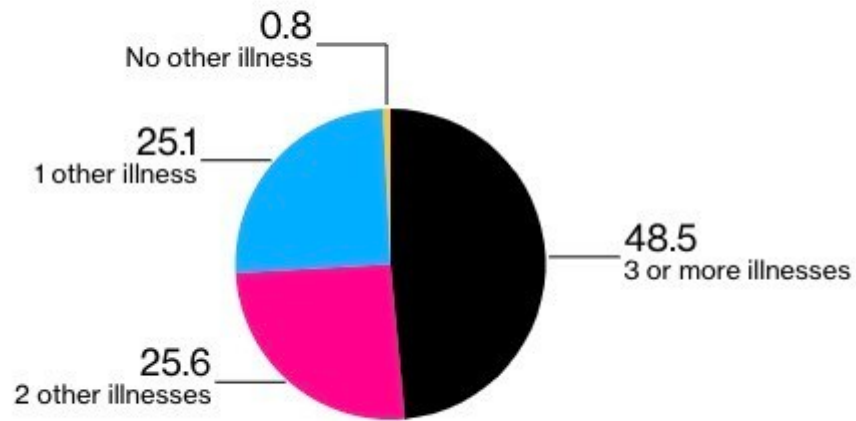

Italy Coronavirus Deaths

By prior illnesses (%)

Source: ISS Italy National Health Institute, March 17 sample