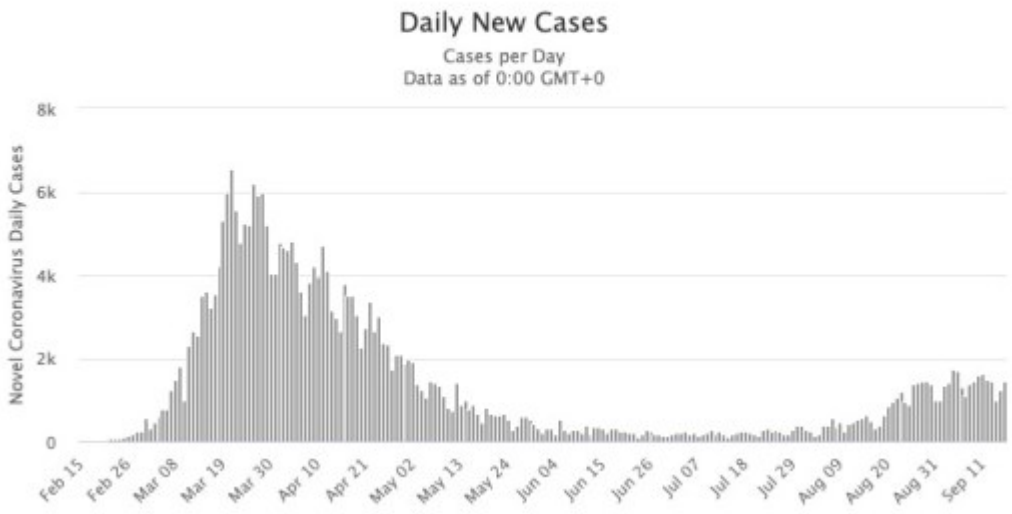

Daily New Cases in Italy

Daily New Deaths in Italy